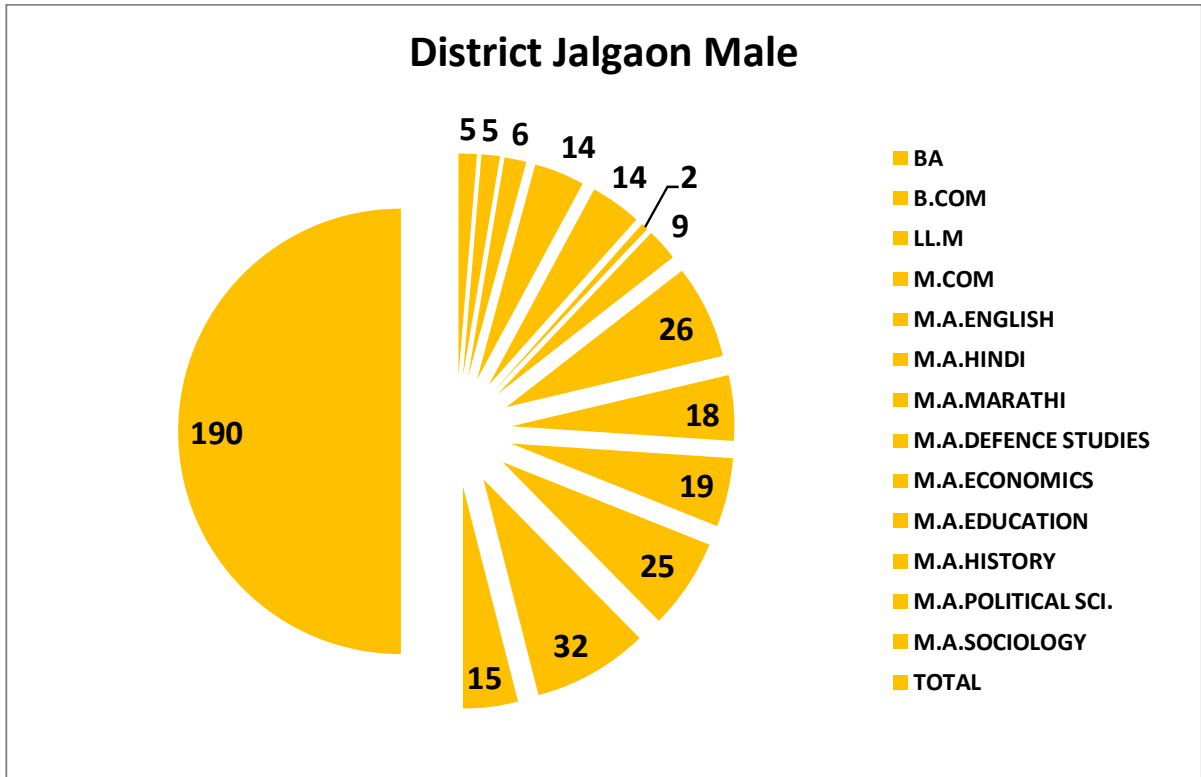

District Wise Male – Female Admission for Academic year 2018-19