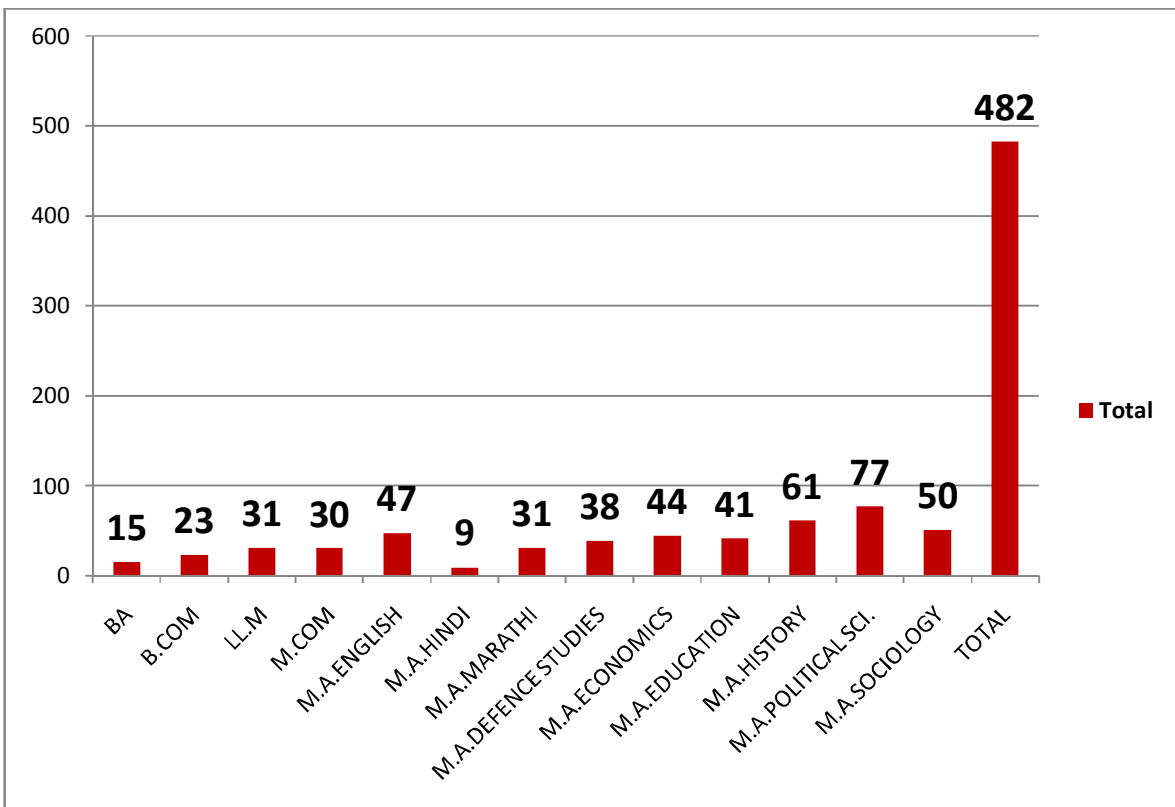

Programme Wise Admission for Academic year 2018-19