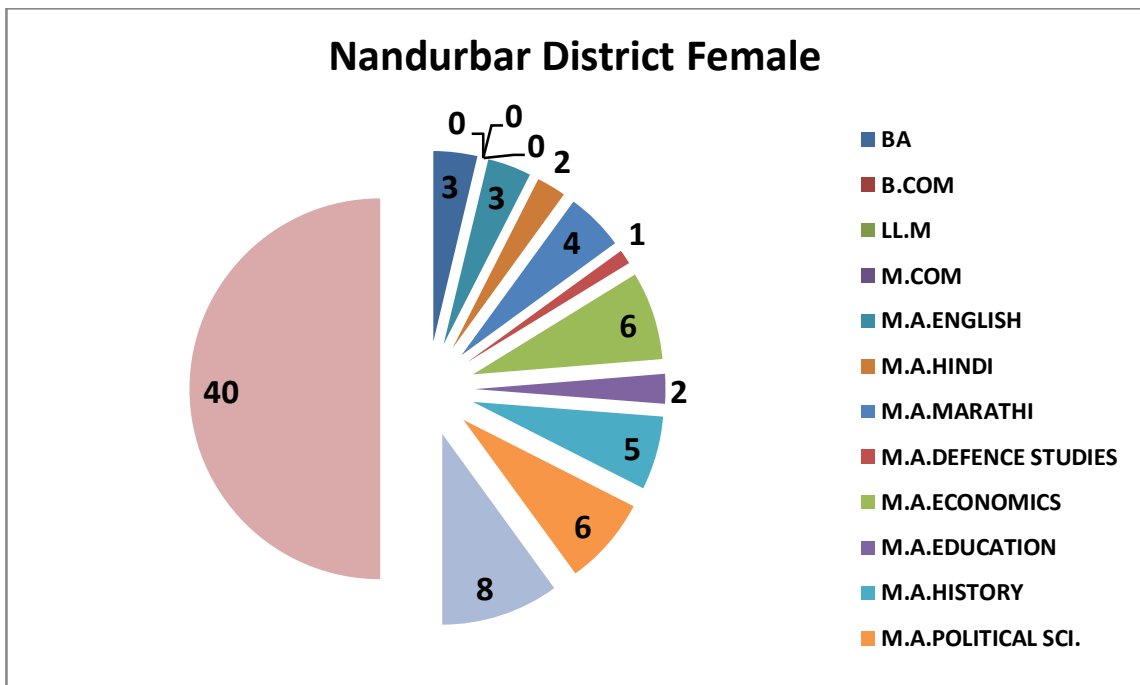

## Programme Wise Admission for Academic year 2018-19

## Programme Wise, District Wise Admissions for Academic year 2018-19

## District Wise Male – Female Admission for Academic year 2018-19

**District Wise Male – Female Admission for Academic year 2018-19**

## District Wise Male – Female Admission for Academic year 2018-19