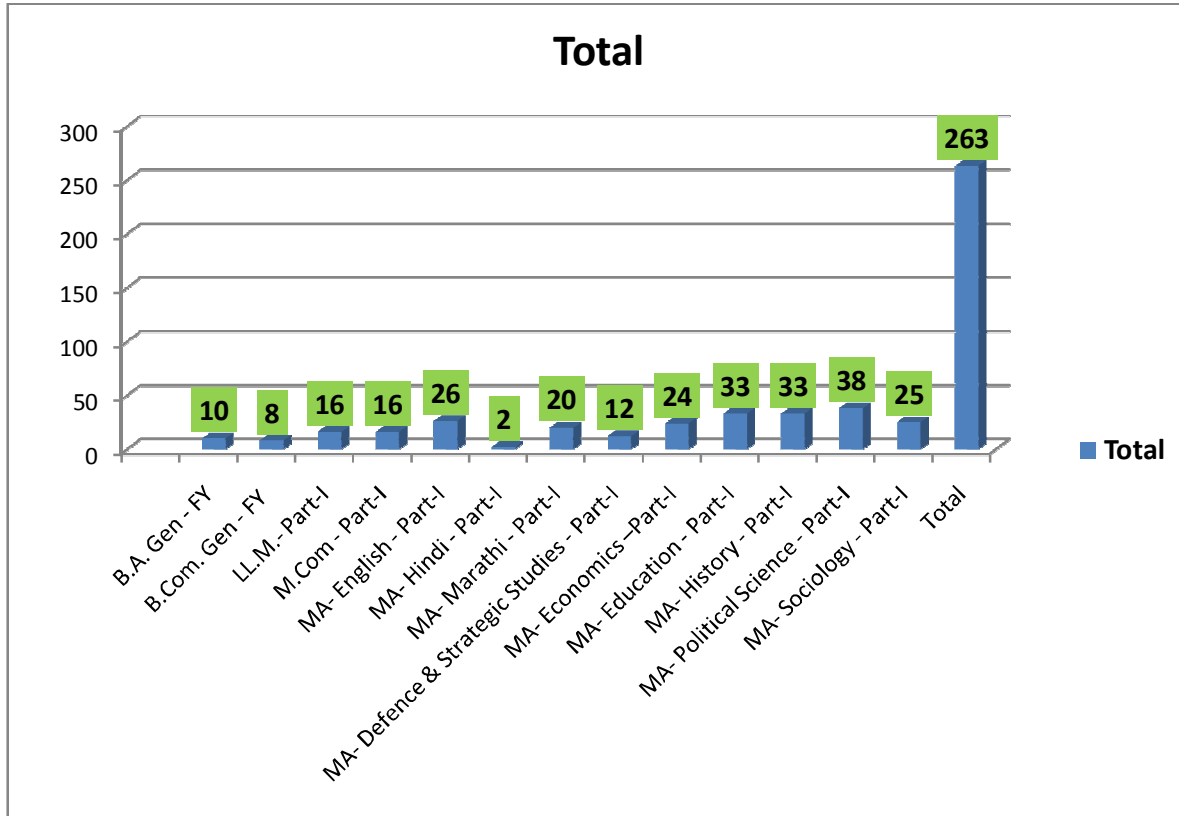

## Statistical Admission Data-2018-19

### Programme Wise First Year Admission for Academic year 2018-19