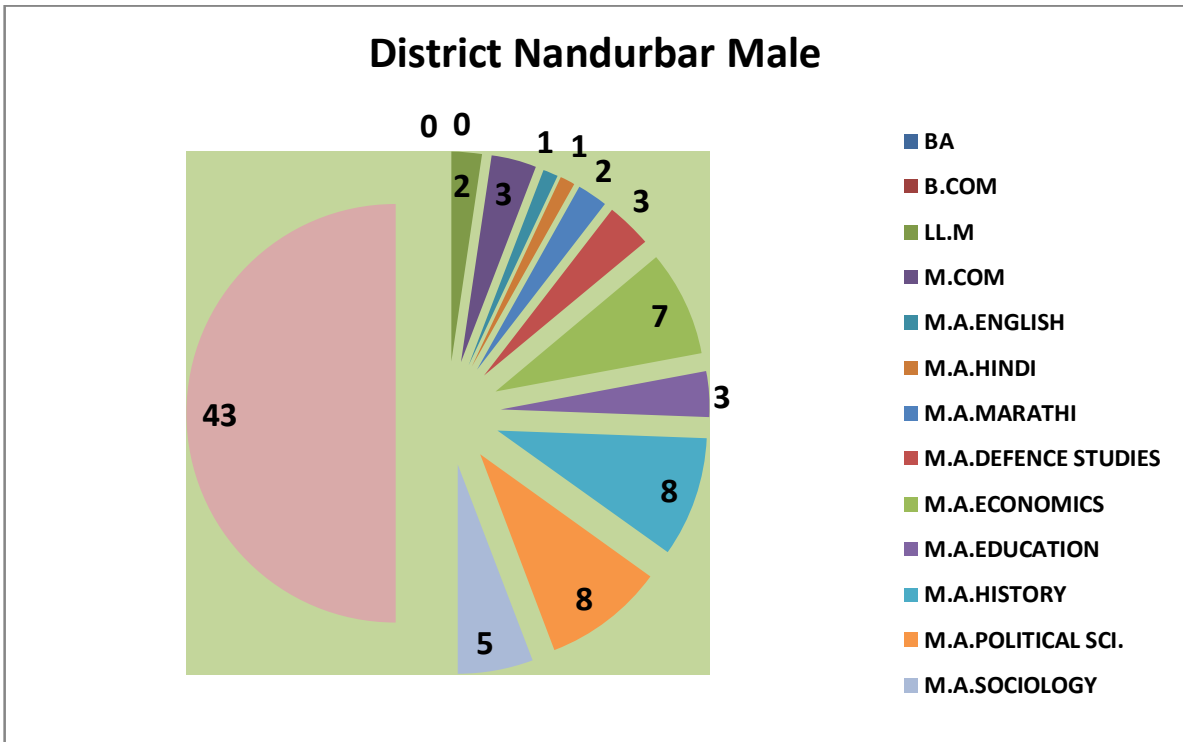

## Programme Wise Admission for Academic year 2018-19

## Programme Wise, District Wise Admissions for Academic year 2018-19

## District Wise Male – Female Admission for Academic year 2018-19

**District Wise Male – Female Admission for Academic year 2018-19**

## District Wise Male – Female Admission for Academic year 2018-19