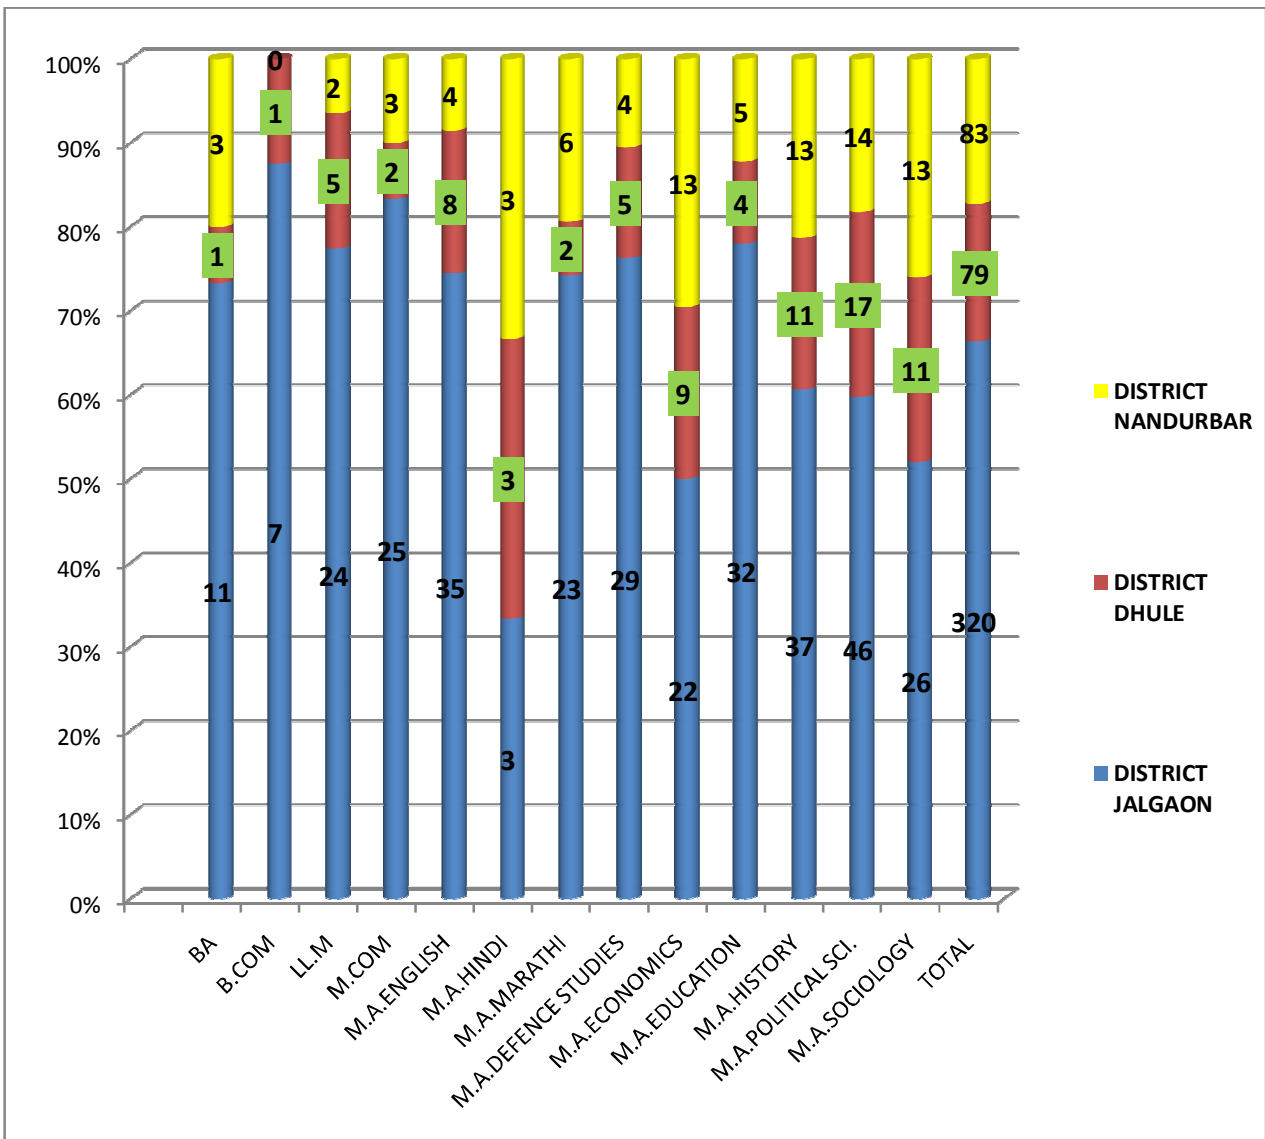

Programme Wise, District Wise Admissions for Academic year 2018-19