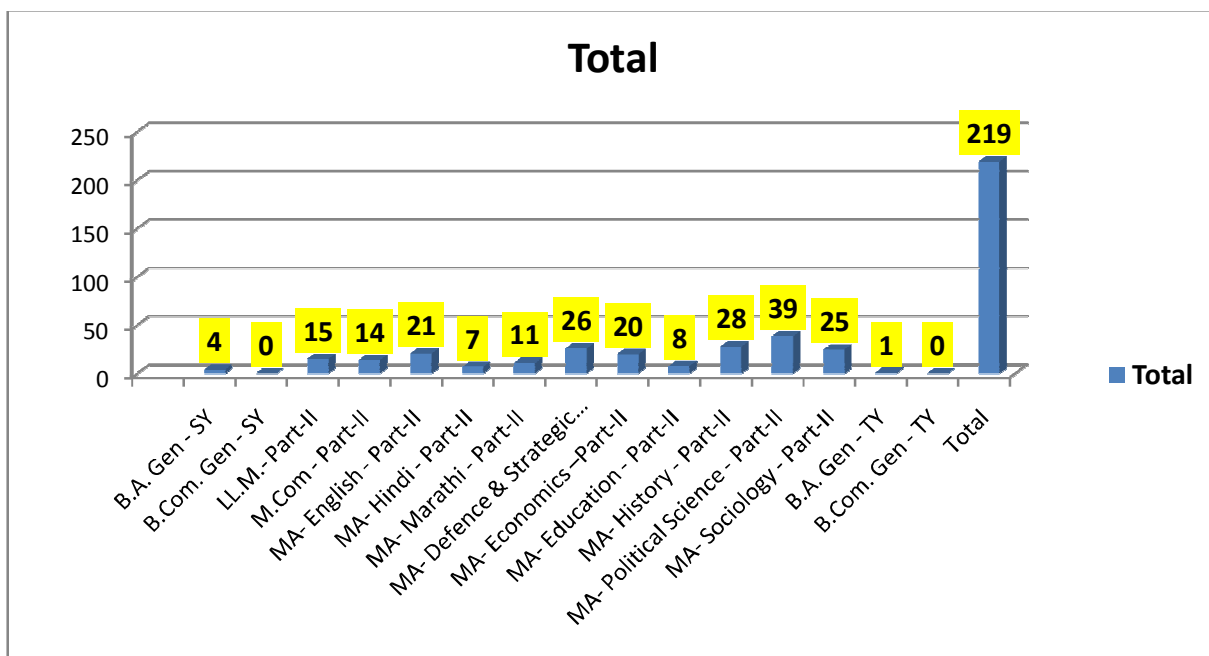

Department of External Education and Learning (DEEL),KBCNMU

Statistical Admission Data-2018-19

Programme Wise First Year Admission for Academic year 2018-19

Programme Wise Second Year Admission for Academic year 2018-19